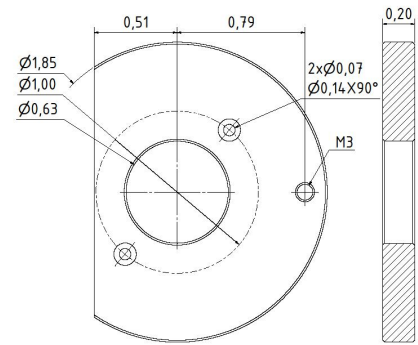

Flange for SCH32B, SCH32F

mm

Part No. 80141749
Material: Aluminium

inches

mm

Part No. 80132325
Material: Aluminium

inches