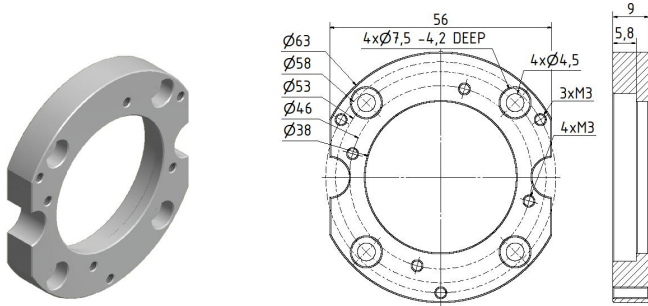

Flange for SCH32B, SCH32F

mm

Part No. 80141749
Material: Aluminium

inches

mm

Part No. 80132325
Material: Aluminium

inches