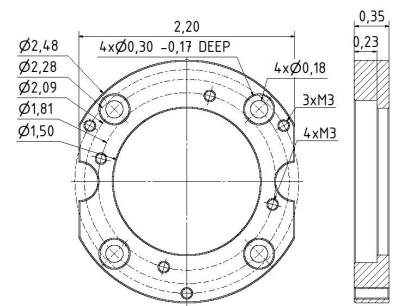

Flange for SCH32B, SCH32F

mm

Part No. 80141749
Material: Aluminium

inches

mm

Part No. 80132325
Material: Aluminium

inches