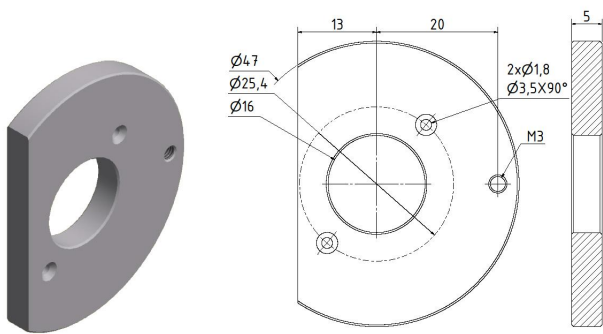

Flange for SCH32B, SCH32F

mm

Part No. 80141749
Material: Aluminium

inches

mm

Part No. 80132325
Material: Aluminium

inches