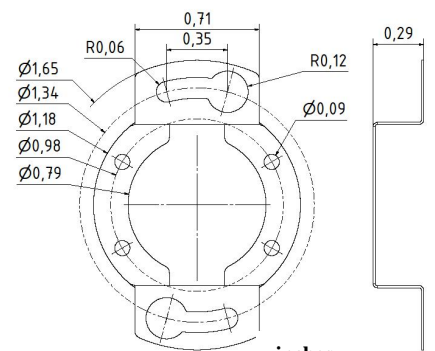

Spring Couplings for SCH32B

mm

Part No. 80140078
 Material: Stainless steel

inches

mm

Part No. 80140089
 Material: Stainless steel

inches

mm

Part No. 80140189
 Material: Stainless steel

inches

mm

Part No. 80131398
 Material: Stainless steel

inches