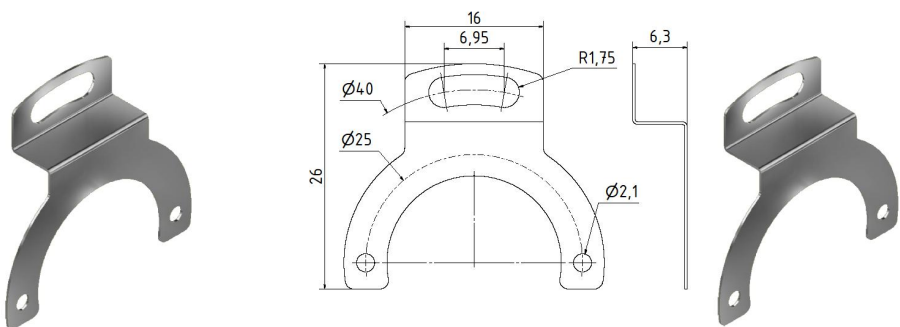

Spring Couplings for SCH32B

mm

Part No. 80140078
 Material: Stainless steel

inches

mm

Part No. 80140089
 Material: Stainless steel

inches

mm

Part No. 80140189
 Material: Stainless steel

inches

mm

Part No. 80131398
 Material: Stainless steel

inches