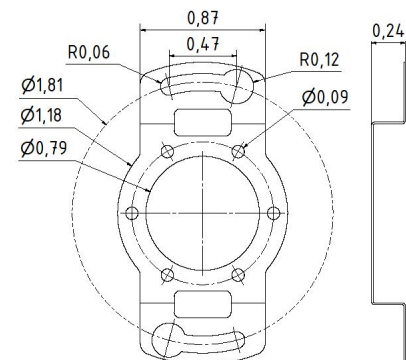

Spring Couplings for SCH32B

mm

Part No. 80140078
 Material: Stainless steel

inches

mm

Part No. 80140089
 Material: Stainless steel

inches

mm

Part No. 80140189
 Material: Stainless steel

inches

mm

Part No. 80131398
 Material: Stainless steel

inches