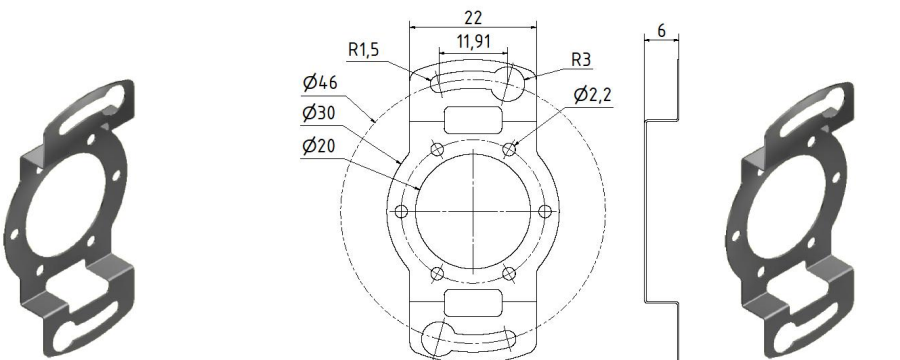

Spring Couplings for SCH32B

mm

Part No. 80140078
 Material: Stainless steel

inches

mm

Part No. 80140089
 Material: Stainless steel

inches

mm

Part No. 80140189
 Material: Stainless steel

inches

mm

Part No. 80131398
 Material: Stainless steel

inches