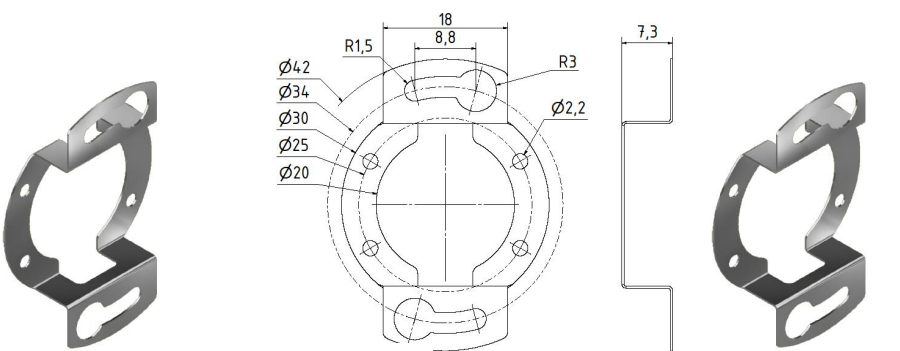

Spring Couplings for SCH32B

mm

Part No. 80140078
 Material: Stainless steel

inches

mm

Part No. 80140089
 Material: Stainless steel

inches

mm

Part No. 80140189
 Material: Stainless steel

inches

mm

Part No. 80131398
 Material: Stainless steel

inches