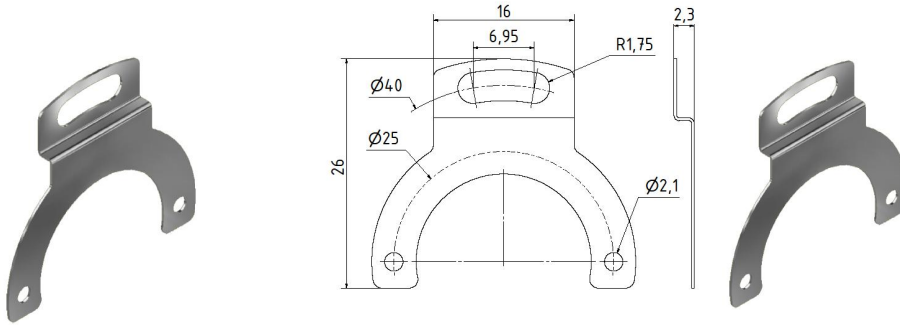

Spring Couplings for SCH32B

mm

Part No. 80140078
 Material: Stainless steel

inches

mm

Part No. 80140089
 Material: Stainless steel

inches

mm

Part No. 80140189
 Material: Stainless steel

inches

mm

Part No. 80131398
 Material: Stainless steel

inches