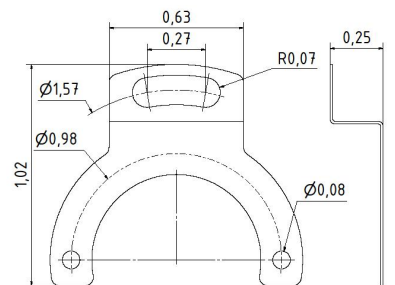

Spring Couplings for SCH32B

mm

Part No. 80140078
 Material: Stainless steel

inches

mm

Part No. 80140089
 Material: Stainless steel

inches

mm

Part No. 80140189
 Material: Stainless steel

inches

mm

Part No. 80131398
 Material: Stainless steel

inches