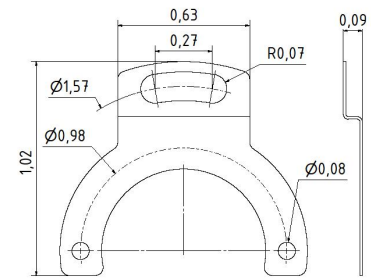

Spring Couplings for SCH32B

mm

Part No. 80140078
 Material: Stainless steel

inches

mm

Part No. 80140089
 Material: Stainless steel

inches

mm

Part No. 80140189
 Material: Stainless steel

inches

mm

Part No. 80131398
 Material: Stainless steel

inches