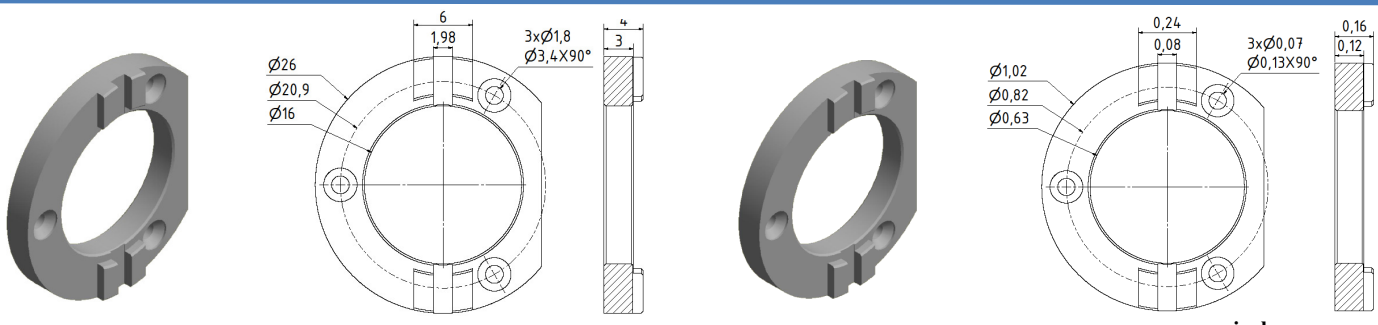

## Flange for SCH24

**Part No. 80137243**

Material: Aluminium

mm

**Part No. 80139047**

Material: Aluminium

inches

mm

**Part No. 80130296**

Material: Aluminium

inches

mm

**Part No. 80138255**

Material: Aluminium

inches

mm

Part No. 80138429

Material: Aluminium

inches

mm

Part No. 80138056

Material: Aluminium

inches