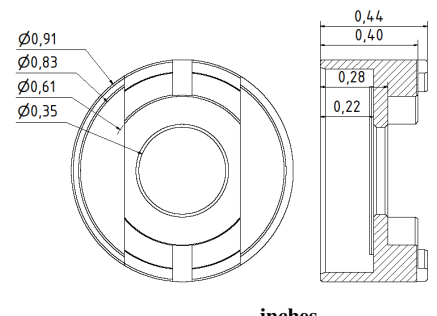

## Flange for SCH24

**Part No. 80138211**  
Material: Aluminium

inches

**Part No. 80131292**  
Material: Aluminium

inches

**Part No. 80139576**  
Material: Aluminium

inches

**Part No. 80138172**  
Material: Aluminium

## Flange for SCH24

**Part No. 80137243**

Material: Aluminium

mm

**Part No. 80139047**

Material: Aluminium

inches

mm

**Part No. 80130296**

Material: Aluminium

inches

mm

**Part No. 80138255**

Material: Aluminium

inches

mm

Part No. 80138429

Material: Aluminium

inches

mm

Part No. 80138056

Material: Aluminium

inches