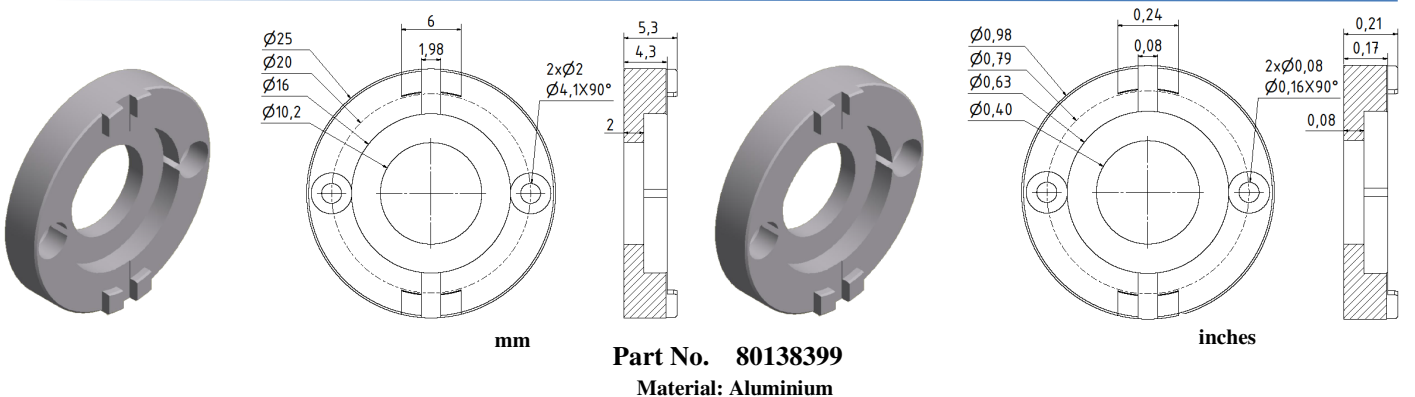

## Flange for SCH24

**Part No. 80138211**  
Material: Aluminium

inches

**Part No. 80131292**  
Material: Aluminium

inches

**Part No. 80139576**  
Material: Aluminium

inches

**Part No. 80138172**  
Material: Aluminium

## Flange for SCH24

**Part No. 80137243**

Material: Aluminium

mm

**Part No. 80139047**

Material: Aluminium

inches

mm

**Part No. 80130296**

Material: Aluminium

inches

mm

**Part No. 80138255**

Material: Aluminium

inches

mm

Part No. 80138429

Material: Aluminium

inches

mm

Part No. 80138056

Material: Aluminium

inches