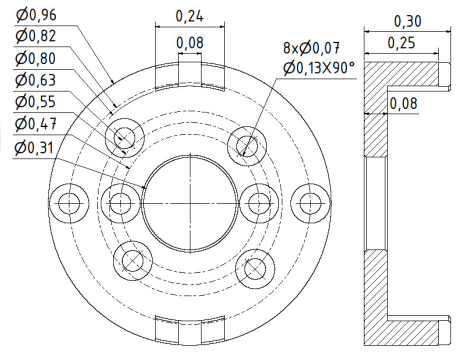

## Flange for SCH24

**Part No. 80137243**

Material: Aluminium

mm

**Part No. 80139047**

Material: Aluminium

inches

mm

**Part No. 80130296**

Material: Aluminium

inches

mm

**Part No. 80138255**

Material: Aluminium

inches

## Flange for SCH24

mm Part No. 80130459

Material: Aluminium

inches

mm

Part No. 80137328

Material: Aluminium

inches

mm

Part No. 80138429

Material: Aluminium

inches

mm

Part No. 80138056

Material: Aluminium

inches