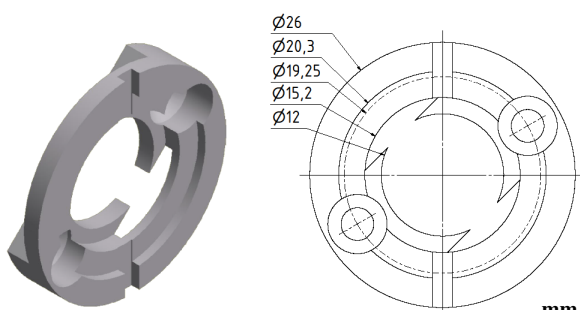

**Part No. 80130296**

Material: Aluminium

inches

mm

**Part No. 80138255**

Material: Aluminium

inches

## Flange for SCH24

mm Part No. 80130459

Material: Aluminium

inches

mm

Part No. 80137328

Material: Aluminium

inches

mm

Part No. 80138429

Material: Aluminium

inches

mm

Part No. 80138056

Material: Aluminium

inches