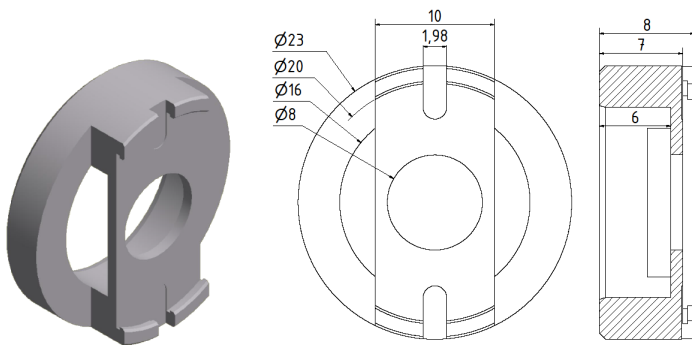

## Flange for SCH24

**Part No. 80137243**

Material: Aluminium

mm

**Part No. 80139047**

Material: Aluminium

inches

mm

**Part No. 80130296**

Material: Aluminium

inches

mm

**Part No. 80138255**

Material: Aluminium

inches

## Flange for SCH24

mm Part No. 80130459

Material: Aluminium

inches

mm

Part No. 80137328

Material: Aluminium

inches

mm

Part No. 80138429

Material: Aluminium

inches

mm

Part No. 80138056

Material: Aluminium

inches