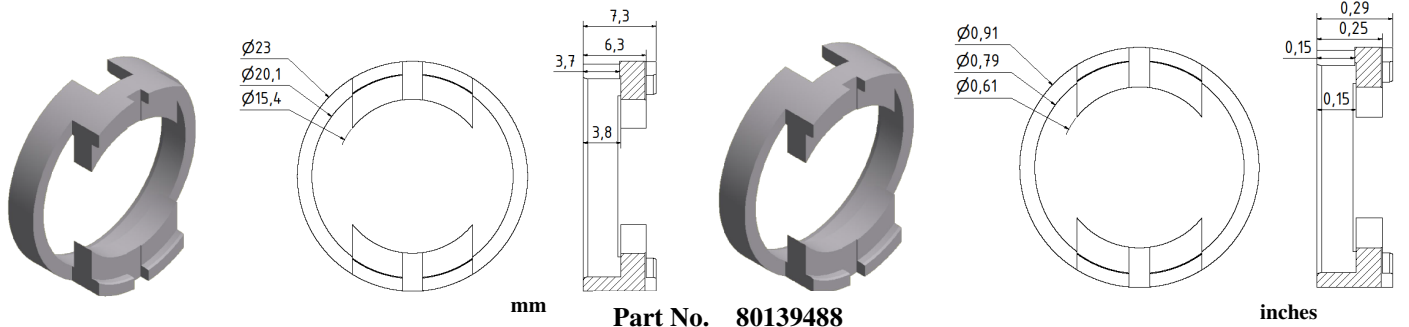

## Flange for SCH24

**Part No. 80138211**  
Material: Aluminium

inches

**Part No. 80131292**  
Material: Aluminium

inches

**Part No. 80139576**  
Material: Aluminium

inches

**Part No. 80138172**  
Material: Aluminium

## Flange for SCH24

**Part No. 80137243**

Material: Aluminium

mm

**Part No. 80139047**

Material: Aluminium

inches

mm

**Part No. 80130296**

Material: Aluminium

inches

mm

**Part No. 80138255**

Material: Aluminium

inches

mm

Part No. 80138429

Material: Aluminium

inches

mm

Part No. 80138056

Material: Aluminium

inches