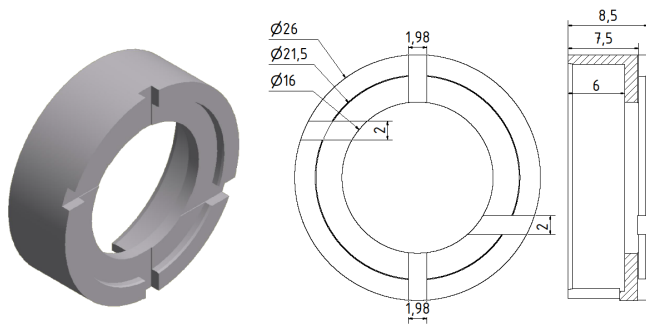

## Flange for SCH24

**Part No. 80137243**

Material: Aluminium

mm

**Part No. 80139047**

Material: Aluminium

inches

mm

**Part No. 80130296**

Material: Aluminium

inches

mm

**Part No. 80138255**

Material: Aluminium

inches

## Flange for SCH24

mm Part No. 80130459

Material: Aluminium

inches

mm

Part No. 80137328

Material: Aluminium

inches

mm

Part No. 80138429

Material: Aluminium

inches

mm

Part No. 80138056

Material: Aluminium

inches