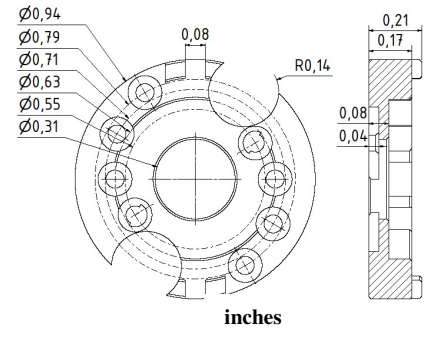

## Flange for SCH24

**Part No. 80138211**  
Material: Aluminium

inches

**Part No. 80131292**  
Material: Aluminium

inches

**Part No. 80139576**  
Material: Aluminium

inches

**Part No. 80138172**  
Material: Aluminium

inches

**Part No. 80130296**

Material: Aluminium

inches

mm

**Part No. 80138255**

Material: Aluminium

inches

mm

Part No. 80138429

Material: Aluminium

inches

mm

Part No. 80138056

Material: Aluminium

inches