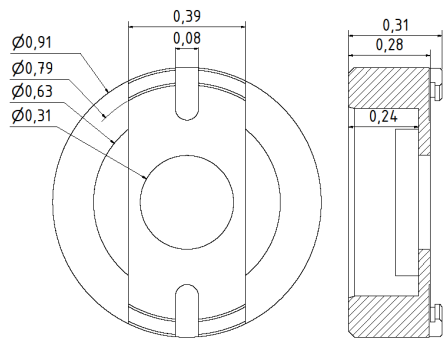

**Part No. 80130296**

Material: Aluminium

inches

mm

**Part No. 80138255**

Material: Aluminium

inches

## Flange for SCH24

mm Part No. 80130459

Material: Aluminium

inches

mm

Part No. 80137328

Material: Aluminium

inches

mm

Part No. 80138429

Material: Aluminium

inches

mm

Part No. 80138056

Material: Aluminium

inches