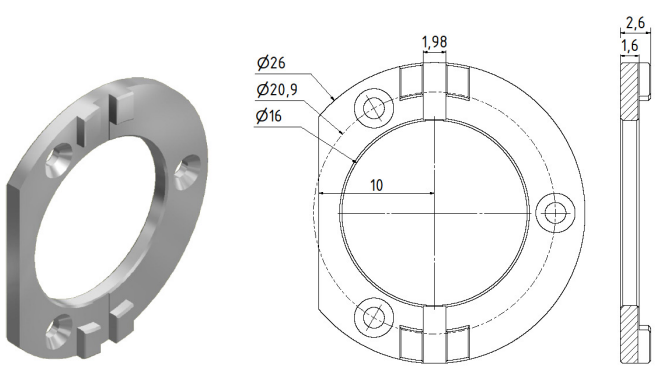

## Flange for SCH24

**Part No. 80138211**  
Material: Aluminium

inches

**Part No. 80131292**  
Material: Aluminium

inches

**Part No. 80139576**  
Material: Aluminium

inches

**Part No. 80138172**  
Material: Aluminium

## Flange for SCH24

**Part No. 80137243**

Material: Aluminium

mm

**Part No. 80139047**

Material: Aluminium

inches

mm

**Part No. 80130296**

Material: Aluminium

inches

mm

**Part No. 80138255**

Material: Aluminium

inches

mm

Part No. 80138429

Material: Aluminium

inches

mm

Part No. 80138056

Material: Aluminium

inches