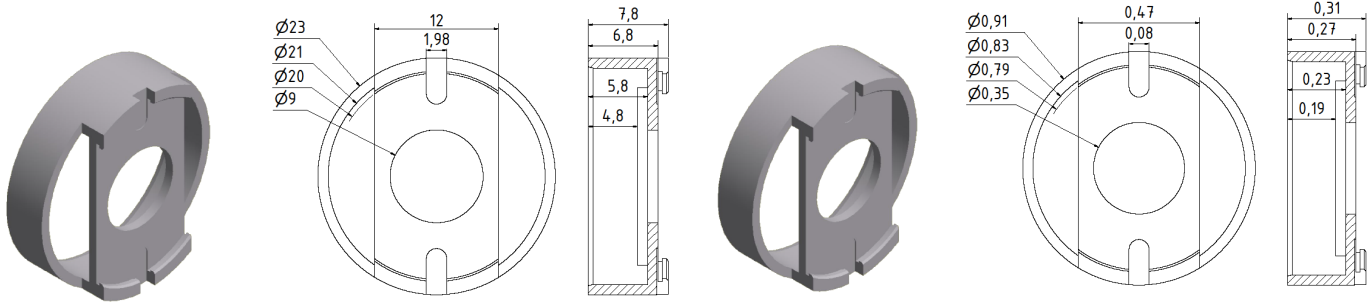

## Flange for SCH24

**Part No. 80138211**  
Material: Aluminium

inches

**Part No. 80131292**  
Material: Aluminium

inches

**Part No. 80139576**  
Material: Aluminium

inches

**Part No. 80138172**  
Material: Aluminium

## Flange for SCH24

**Part No. 80137243**

Material: Aluminium

mm

**Part No. 80139047**

Material: Aluminium

inches

mm

**Part No. 80130296**

Material: Aluminium

inches

mm

**Part No. 80138255**

Material: Aluminium

inches

mm

Part No. 80138429

Material: Aluminium

inches

mm

Part No. 80138056

Material: Aluminium

inches