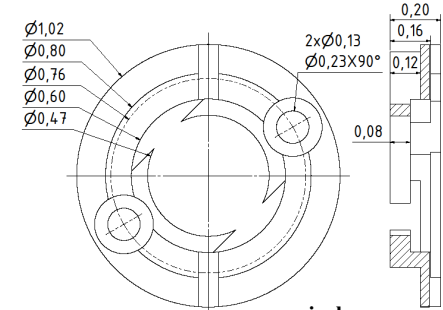

**Part No. 80130296**

Material: Aluminium

inches

mm

**Part No. 80138255**

Material: Aluminium

inches

## Flange for SCH24

mm Part No. 80130459

Material: Aluminium

inches

mm

Part No. 80137328

Material: Aluminium

inches

mm

Part No. 80138429

Material: Aluminium

inches

mm

Part No. 80138056

Material: Aluminium

inches