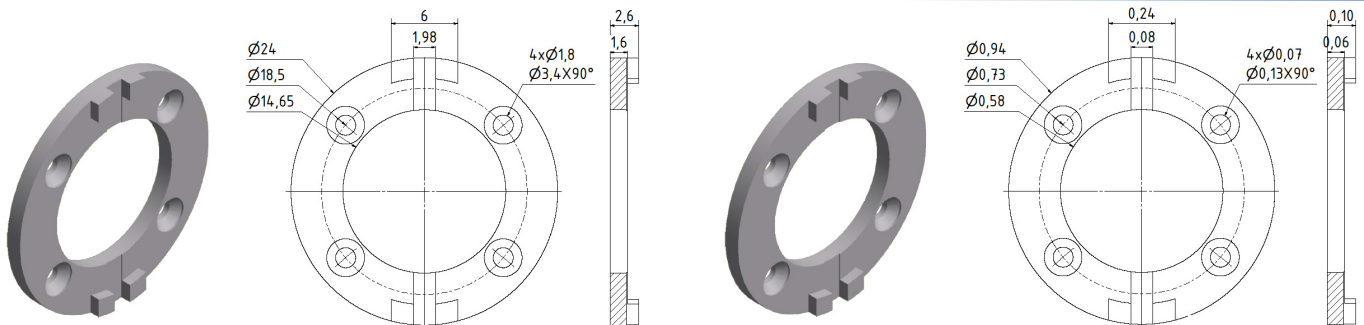

## Flange for SCH24

**Part No. 80138211**  
Material: Aluminium

inches

**Part No. 80131292**  
Material: Aluminium

inches

**Part No. 80139576**  
Material: Aluminium

inches

**Part No. 80138172**  
Material: Aluminium

## Flange for SCH24

**Part No. 80137243**

Material: Aluminium

mm

**Part No. 80139047**

Material: Aluminium

inches

mm

**Part No. 80130296**

Material: Aluminium

inches

mm

**Part No. 80138255**

Material: Aluminium

inches

mm

Part No. 80138429

Material: Aluminium

inches

mm

Part No. 80138056

Material: Aluminium

inches