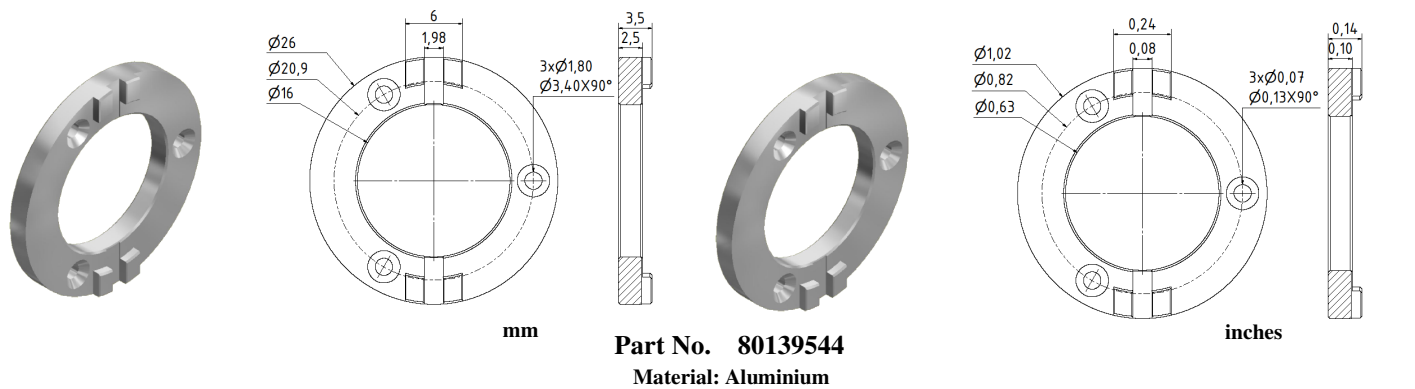

## Flange for SCH24

**Part No. 80138211**  
Material: Aluminium

inches

**Part No. 80131292**  
Material: Aluminium

inches

**Part No. 80139576**  
Material: Aluminium

inches

**Part No. 80138172**  
Material: Aluminium

## Flange for SCH24

**Part No. 80137243**

Material: Aluminium

mm

**Part No. 80139047**

Material: Aluminium

inches

mm

**Part No. 80130296**

Material: Aluminium

inches

mm

**Part No. 80138255**

Material: Aluminium

inches

mm

Part No. 80138429

Material: Aluminium

inches

mm

Part No. 80138056

Material: Aluminium

inches