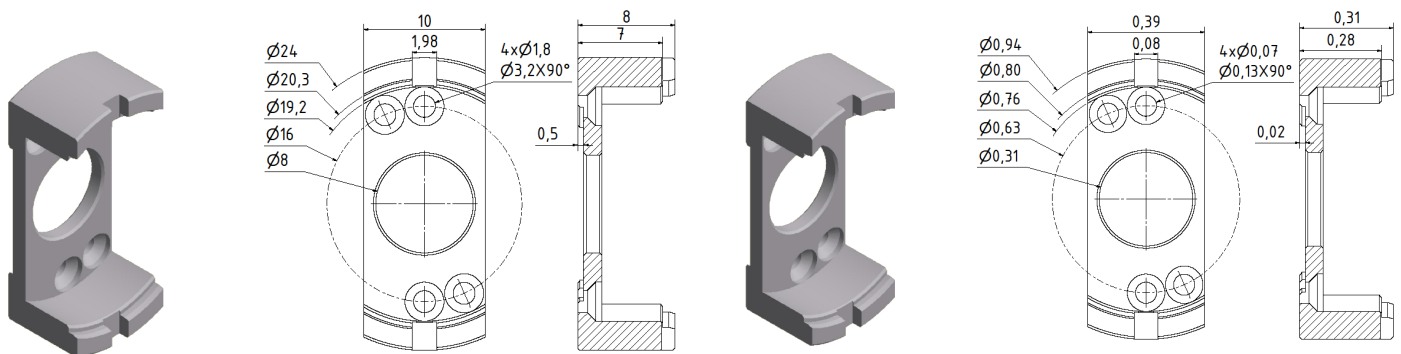

## Flange for SCH24

**Part No. 80137243**

Material: Aluminium

mm

**Part No. 80139047**

Material: Aluminium

inches

mm

**Part No. 80130296**

Material: Aluminium

inches

mm

**Part No. 80138255**

Material: Aluminium

inches