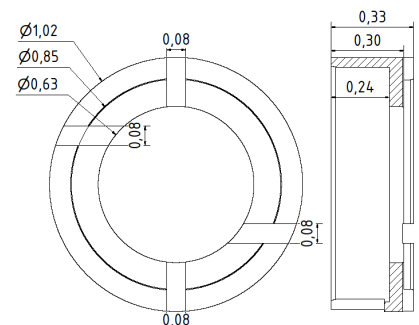

**Part No. 80130296**

Material: Aluminium

inches

mm

**Part No. 80138255**

Material: Aluminium

inches

## Flange for SCH24

mm Part No. 80130459

Material: Aluminium

inches

mm

Part No. 80137328

Material: Aluminium

inches

mm

Part No. 80138429

Material: Aluminium

inches

mm

Part No. 80138056

Material: Aluminium

inches