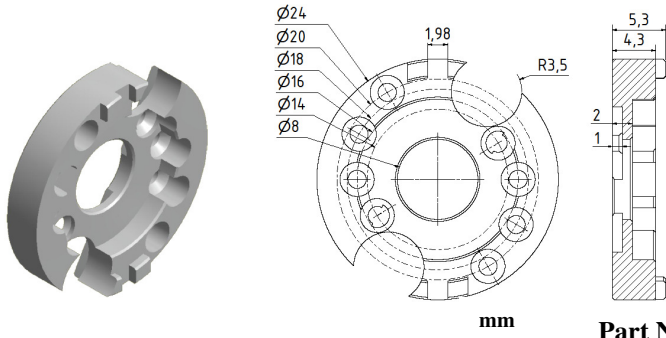

## Flange for SCH24

**Part No. 80138211**  
Material: Aluminium

inches

**Part No. 80131292**  
Material: Aluminium

inches

**Part No. 80139576**  
Material: Aluminium

inches

**Part No. 80138172**  
Material: Aluminium

## Flange for SCH24

**Part No. 80137243**

Material: Aluminium

mm

**Part No. 80139047**

Material: Aluminium

inches

mm

**Part No. 80130296**

Material: Aluminium

inches

mm

**Part No. 80138255**

Material: Aluminium

inches

mm

Part No. 80138429

Material: Aluminium

inches

mm

Part No. 80138056

Material: Aluminium

inches