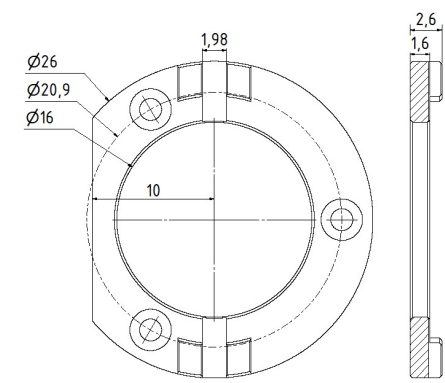

## Flange for SCH24

**Part No. 80138211**  
Material: Aluminium

inches

**Part No. 80131292**  
Material: Aluminium

inches

**Part No. 80139576**  
Material: Aluminium

inches

**Part No. 80138172**  
Material: Aluminium

## Flange for SCH24

**Part No. 80137243**

Material: Aluminium

mm

**Part No. 80139047**

Material: Aluminium

inches

mm

**Part No. 80130296**

Material: Aluminium

inches

mm

**Part No. 80138255**

Material: Aluminium

inches

mm

Part No. 80138429

Material: Aluminium

inches

mm

Part No. 80138056

Material: Aluminium

inches