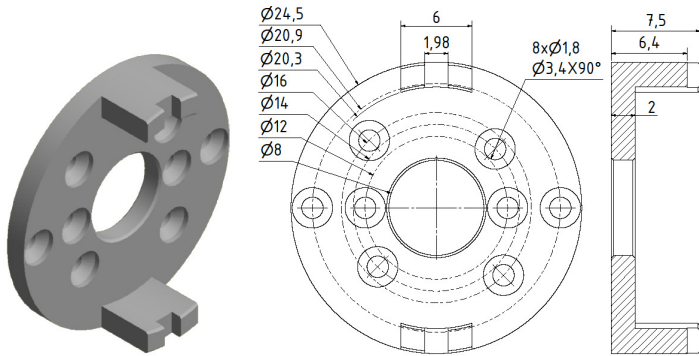

## Flange for SCH24

**Part No. 80137243**

Material: Aluminium

mm

**Part No. 80139047**

Material: Aluminium

inches

mm

**Part No. 80130296**

Material: Aluminium

inches

mm

**Part No. 80138255**

Material: Aluminium

inches

## Flange for SCH24

mm Part No. 80130459

Material: Aluminium

inches

mm

Part No. 80137328

Material: Aluminium

inches

mm

Part No. 80138429

Material: Aluminium

inches

mm

Part No. 80138056

Material: Aluminium

inches