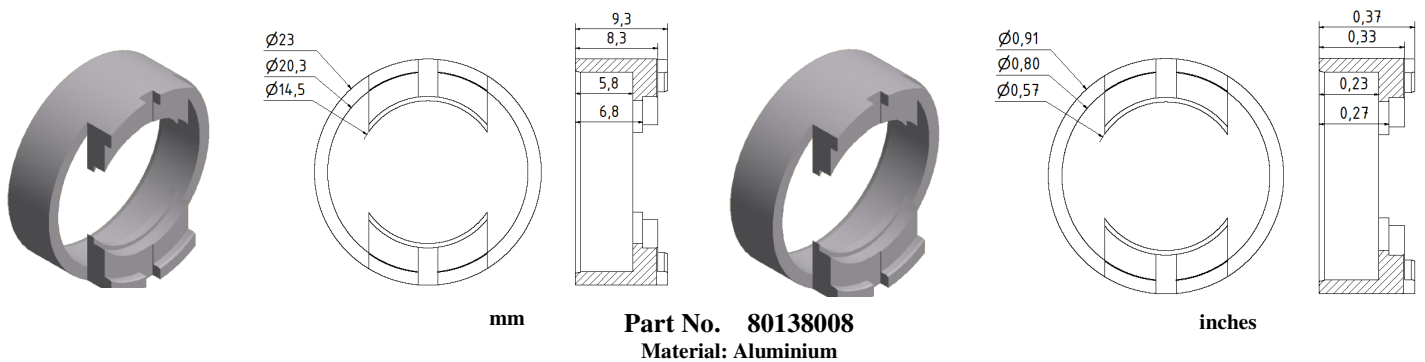

## Flange for SCH24

**Part No. 80138211**  
Material: Aluminium

inches

**Part No. 80131292**  
Material: Aluminium

inches

**Part No. 80139576**  
Material: Aluminium

inches

**Part No. 80138172**  
Material: Aluminium

## Flange for SCH24

**Part No. 80137243**

Material: Aluminium

mm

**Part No. 80139047**

Material: Aluminium

inches

mm

**Part No. 80130296**

Material: Aluminium

inches

mm

**Part No. 80138255**

Material: Aluminium

inches

mm

Part No. 80138429

Material: Aluminium

inches

mm

Part No. 80138056

Material: Aluminium

inches