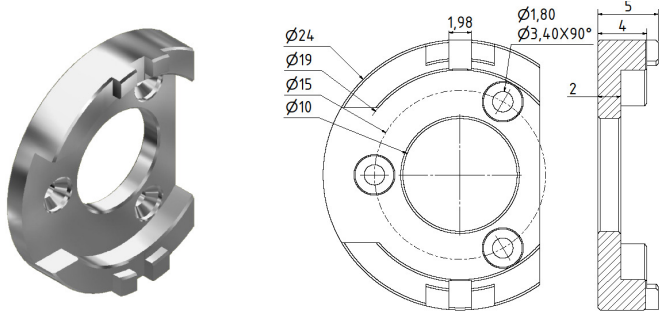

## Flange for SCH24

**Part No. 80138211**  
Material: Aluminium

inches

**Part No. 80131292**  
Material: Aluminium

inches

**Part No. 80139576**  
Material: Aluminium

inches

**Part No. 80138172**  
Material: Aluminium

## Flange for SCH24

**Part No. 80137243**

Material: Aluminium

mm

**Part No. 80139047**

Material: Aluminium

inches

mm

**Part No. 80130296**

Material: Aluminium

inches

mm

**Part No. 80138255**

Material: Aluminium

inches

mm

Part No. 80138429

Material: Aluminium

inches

mm

Part No. 80138056

Material: Aluminium

inches