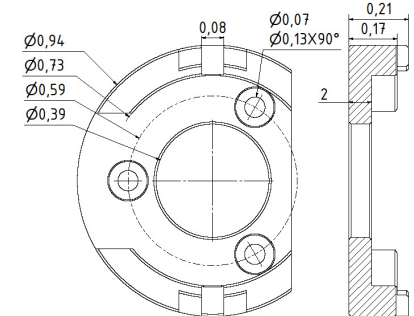

## Flange for SCH24

**Part No. 80138211**  
Material: Aluminium

inches

**Part No. 80131292**  
Material: Aluminium

inches

**Part No. 80139576**  
Material: Aluminium

inches

**Part No. 80138172**  
Material: Aluminium

## Flange for SCH24

**Part No. 80137243**

Material: Aluminium

mm

**Part No. 80139047**

Material: Aluminium

inches

mm

**Part No. 80130296**

Material: Aluminium

inches

mm

**Part No. 80138255**

Material: Aluminium

inches

mm

Part No. 80138429

Material: Aluminium

inches

mm

Part No. 80138056

Material: Aluminium

inches