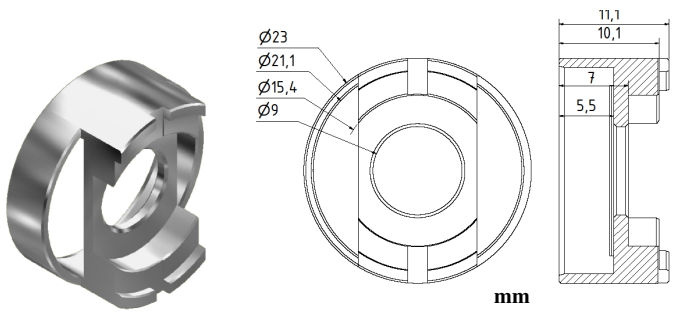

## Flange for SCH24

**Part No. 80138211**  
Material: Aluminium

inches

**Part No. 80131292**  
Material: Aluminium

inches

**Part No. 80139576**  
Material: Aluminium

inches

**Part No. 80138172**  
Material: Aluminium

## Flange for SCH24

**Part No. 80137243**

Material: Aluminium

mm

**Part No. 80139047**

Material: Aluminium

inches

mm

**Part No. 80130296**

Material: Aluminium

inches

mm

**Part No. 80138255**

Material: Aluminium

inches

mm

Part No. 80138429

Material: Aluminium

inches

mm

Part No. 80138056

Material: Aluminium

inches