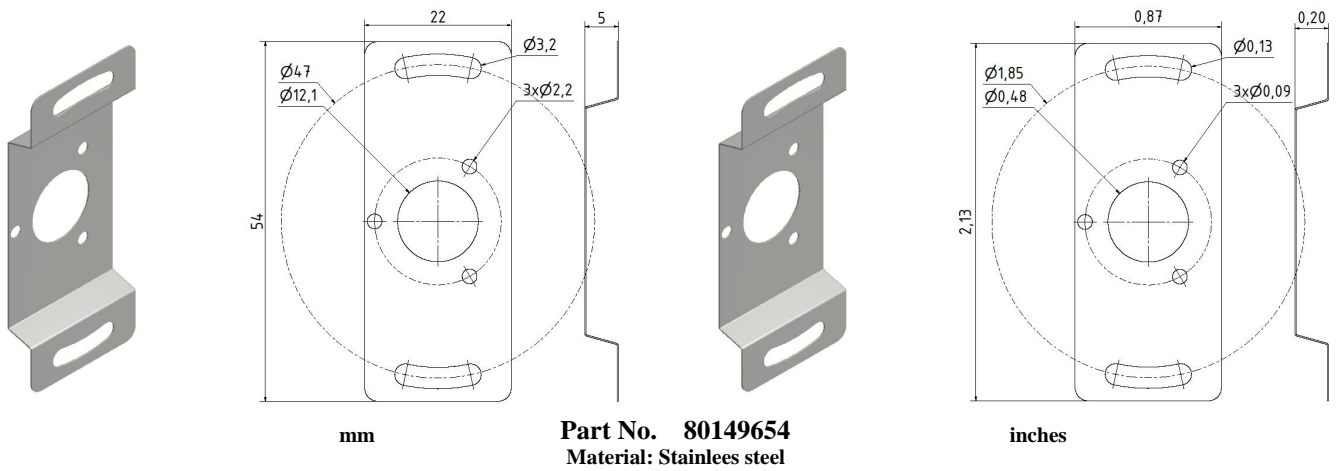

## Spring Couplings for 2RMHF

mm

inches

**Part No. 80147180**

Material: Stainless steel

mm

inches

**Part No. 8014752**

Material: Stainless steel

mm

inches

**Part No. 80149290**

Material: Stainless steel

mm

inches

**Part No. 80140482**