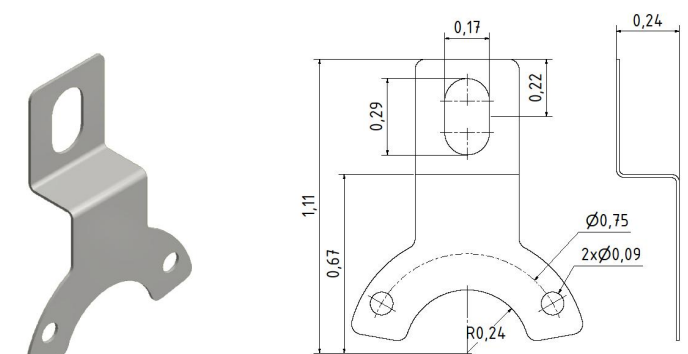

## Spring Couplings for 2RMHF

mm

inches

**Part No. 80147180**

Material: Stainless steel

mm

inches

**Part No. 8014752**

Material: Stainless steel

mm

inches

**Part No. 80149290**

Material: Stainless steel

mm

inches

**Part No. 80140482**