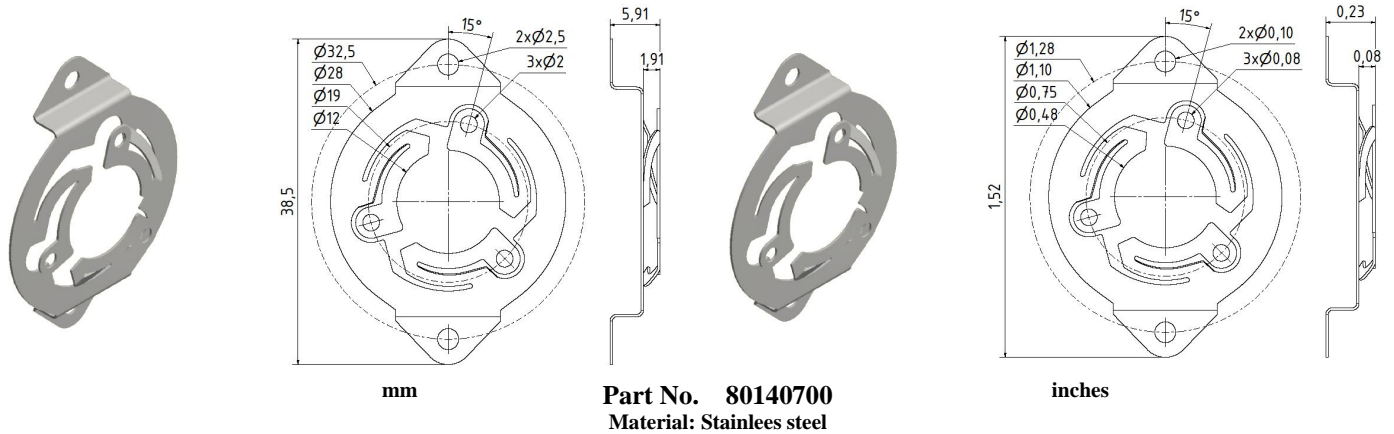

## Spring Couplings for 2RMHF

## Spring Couplings for 2RMHF

mm

inches

**Part No. 80147180**

Material: Stainless steel

mm

inches

**Part No. 8014752**

Material: Stainless steel

mm

inches

**Part No. 80149290**

Material: Stainless steel

mm

inches

**Part No. 80140482**