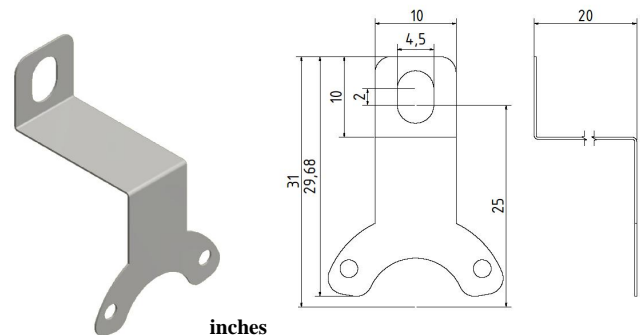

## Spring Couplings for 2RMHF

mm

inches

**Part No. 80147180**

Material: Stainless steel

mm

inches

**Part No. 8014752**

Material: Stainless steel

mm

inches

**Part No. 80149290**

Material: Stainless steel

mm

inches

**Part No. 80140482**