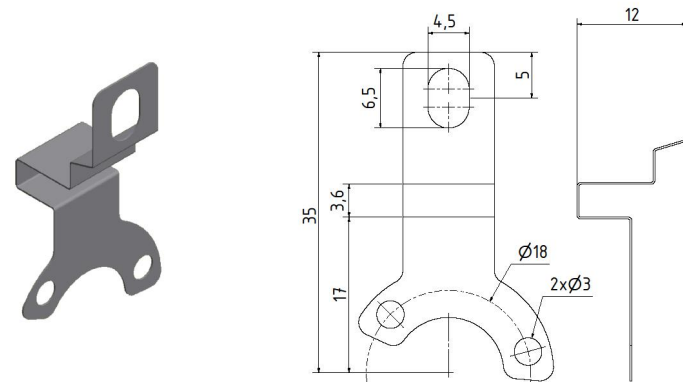

## Spring Couplings for 2RMHF

mm

inches

**Part No. 80147180**

Material: Stainless steel

mm

inches

**Part No. 8014752**

Material: Stainless steel

mm

inches

**Part No. 80149290**

Material: Stainless steel

mm

inches

**Part No. 80140482**