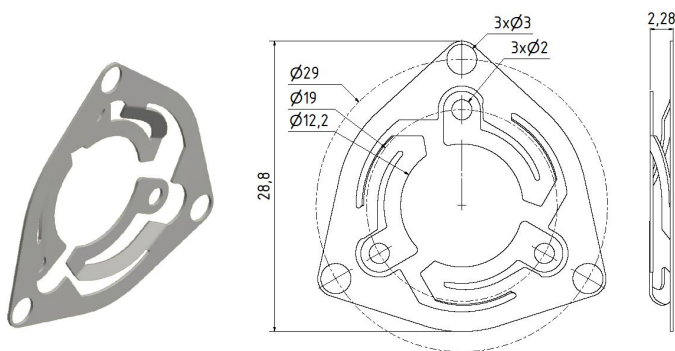

## Spring Couplings for 2RMHF

mm

inches

**Part No. 80147180**

Material: Stainless steel

mm

inches

**Part No. 8014752**

Material: Stainless steel

mm

inches

**Part No. 80149290**

Material: Stainless steel

mm

inches

**Part No. 80140482**