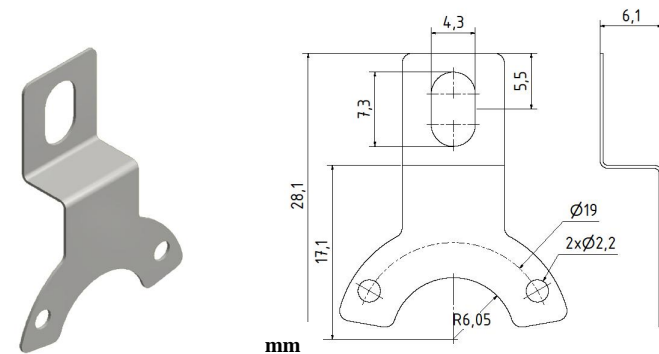

## Spring Couplings for 2RMHF

mm

inches

**Part No. 80147180**

Material: Stainless steel

mm

inches

**Part No. 8014752**

Material: Stainless steel

mm

inches

**Part No. 80149290**

Material: Stainless steel

mm

inches

**Part No. 80140482**