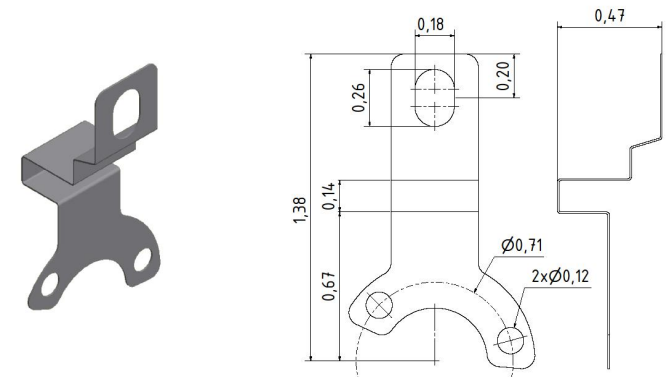

## Spring Couplings for 2RMHF

mm

inches

**Part No. 80147180**

Material: Stainless steel

mm

inches

**Part No. 8014752**

Material: Stainless steel

mm

inches

**Part No. 80149290**

Material: Stainless steel

mm

inches

**Part No. 80140482**