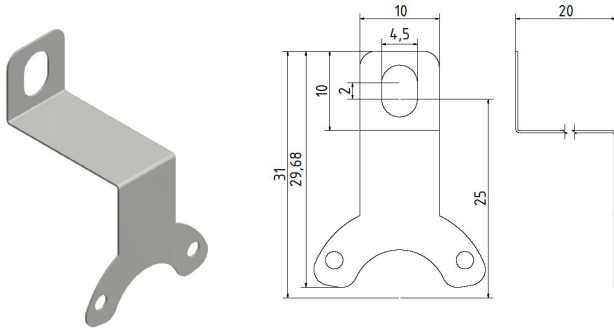

## Spring Couplings for 2RMHF

mm

inches

**Part No. 80147180**

Material: Stainless steel

mm

inches

**Part No. 8014752**

Material: Stainless steel

mm

inches

**Part No. 80149290**

Material: Stainless steel

mm

inches

**Part No. 80140482**