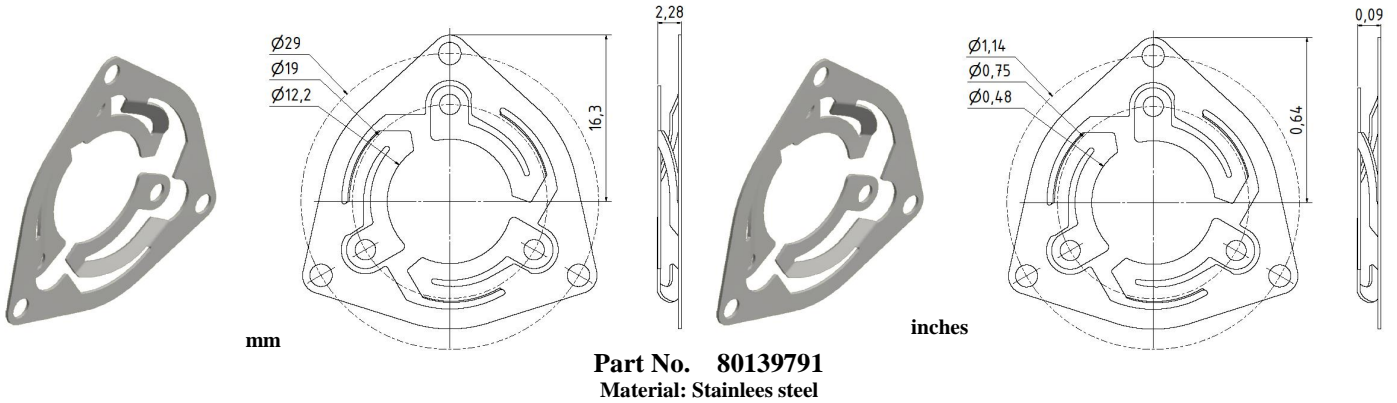

## Spring Couplings for 2RMHF

## Spring Couplings for 2RMHF

mm

inches

**Part No. 80147180**

Material: Stainless steel

mm

inches

**Part No. 8014752**

Material: Stainless steel

mm

inches

**Part No. 80149290**

Material: Stainless steel

mm

inches

**Part No. 80140482**