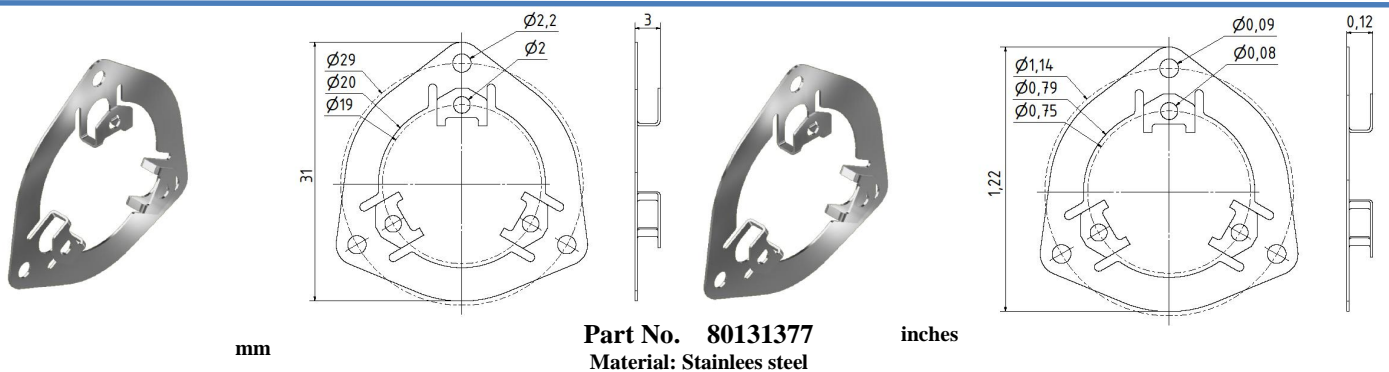

## Spring Couplings for 2RMHF

## Spring Couplings for 2RMHF

mm

inches

**Part No. 80147180**

Material: Stainless steel

mm

inches

**Part No. 8014752**

Material: Stainless steel

mm

inches

**Part No. 80149290**

Material: Stainless steel

mm

inches

**Part No. 80140482**