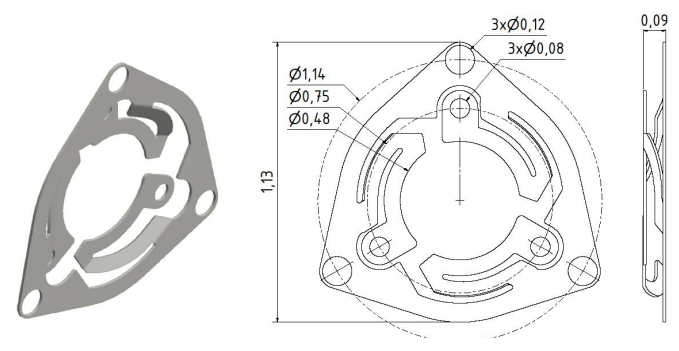

## Spring Couplings for 2RMHF

mm

inches

**Part No. 80147180**

Material: Stainless steel

mm

inches

**Part No. 8014752**

Material: Stainless steel

mm

inches

**Part No. 80149290**

Material: Stainless steel

mm

inches

**Part No. 80140482**