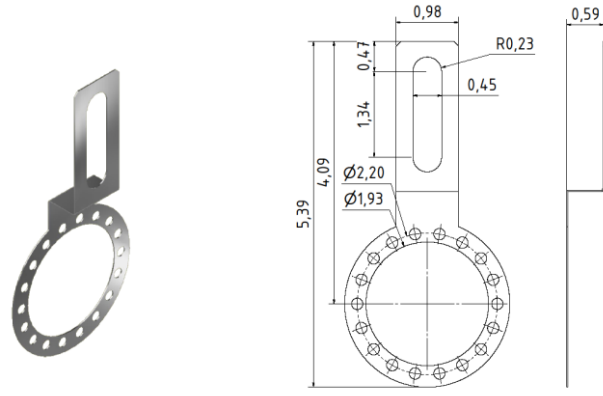

Spring Couplings for SCH68B, SCH68F, SCH68DW

mm **Part No. 80131017**
Material: Stainless Steel

inches

mm **Part No. 80131067**
Material: Stainless steel

inches

mm **Part No. 80132464**
Material: Stainless steel

inches

mm **Part No. 80131062**
Material: Stainless steel

inches

Spring Couplings for SCH68B, SCH68F, SCH68DW