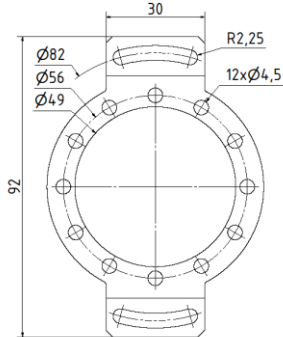

Spring Couplings for SCH68B, SCH68F, SCH68DW

mm **Part No. 80131017**
Material: Stainless Steel

inches

mm **Part No. 80131067**
Material: Stainless steel

inches

mm **Part No. 80132464**
Material: Stainless steel

inches

mm **Part No. 80131062**
Material: Stainless steel

inches

Spring Couplings for SCH68B, SCH68F, SCH68DW