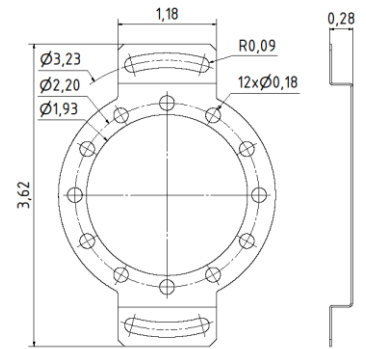

Spring Couplings for SCH68B, SCH68F, SCH68DW

mm **Part No. 80131017**
Material: Stainless Steel

inches

mm **Part No. 80131067**
Material: Stainless steel

inches

mm **Part No. 80132464**
Material: Stainless steel

inches

mm **Part No. 80131062**
Material: Stainless steel

inches

Spring Couplings for SCH68B, SCH68F, SCH68DW