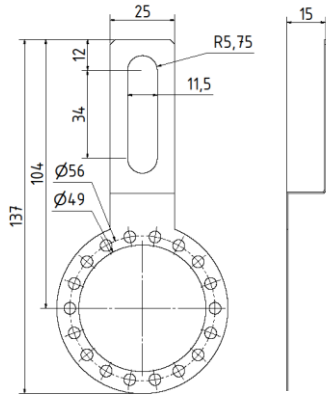

Spring Couplings for SCH68B, SCH68F, SCH68DW

mm **Part No. 80131017**
Material: Stainless Steel

inches

mm **Part No. 80131067**
Material: Stainless steel

inches

mm **Part No. 80132464**
Material: Stainless steel

inches

mm **Part No. 80131062**
Material: Stainless steel

inches

Spring Couplings for SCH68B, SCH68F, SCH68DW