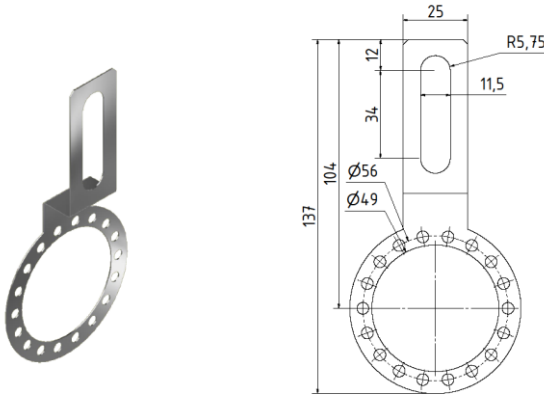

Spring Couplings for SCH68B, SCH68F, SCH68DW

mm **Part No. 80131017**
Material: Stainless Steel

inches

mm **Part No. 80131067**
Material: Stainless steel

inches

mm **Part No. 80132464**
Material: Stainless steel

inches

mm **Part No. 80131062**
Material: Stainless steel

inches

Spring Couplings for SCH68B, SCH68F, SCH68DW