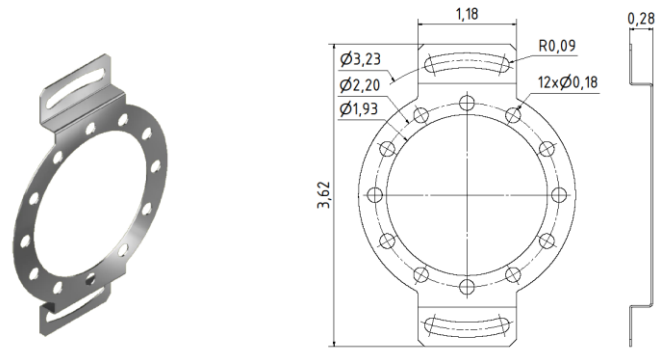

Spring Couplings for SCH68B, SCH68F, SCH68DW

mm **Part No. 80131017**
Material: Stainless Steel

inches

mm **Part No. 80131067**
Material: Stainless steel

inches

mm **Part No. 80132464**
Material: Stainless steel

inches

mm **Part No. 80131062**
Material: Stainless steel

inches

Spring Couplings for SCH68B, SCH68F, SCH68DW