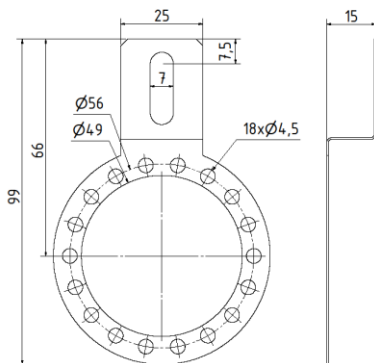

Spring Couplings for SCH68B, SCH68F, SCH68DW

mm **Part No. 80131017**
Material: Stainless Steel

inches

mm **Part No. 80131067**
Material: Stainless steel

inches

mm **Part No. 80132464**
Material: Stainless steel

inches

mm **Part No. 80131062**
Material: Stainless steel

inches

Spring Couplings for SCH68B, SCH68F, SCH68DW