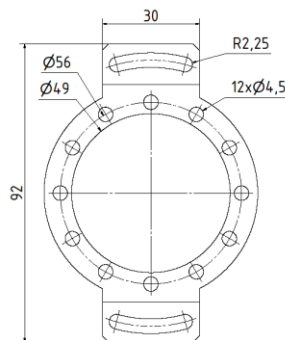

Spring Couplings for SCH68B, SCH68F, SCH68DW

mm **Part No. 80131017**
Material: Stainless Steel

inches

mm **Part No. 80131067**
Material: Stainless steel

inches

mm **Part No. 80132464**
Material: Stainless steel

inches

mm **Part No. 80131062**
Material: Stainless steel

inches

Spring Couplings for SCH68B, SCH68F, SCH68DW