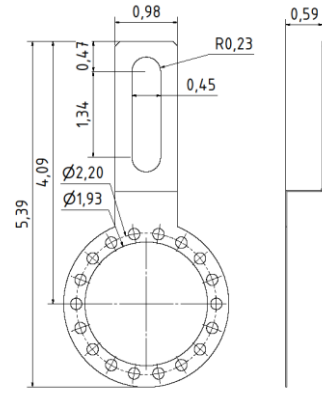

Spring Couplings for SCH68B, SCH68F, SCH68DW

mm **Part No. 80131017**
Material: Stainless Steel

inches

mm **Part No. 80131067**
Material: Stainless steel

inches

mm **Part No. 80132464**
Material: Stainless steel

inches

mm **Part No. 80131062**
Material: Stainless steel

inches

Spring Couplings for SCH68B, SCH68F, SCH68DW