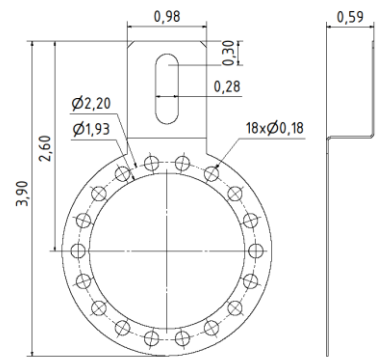

Spring Couplings for SCH68B, SCH68F, SCH68DW

mm **Part No. 80131017**
Material: Stainless Steel

inches

mm **Part No. 80131067**
Material: Stainless steel

inches

mm **Part No. 80132464**
Material: Stainless steel

inches

mm **Part No. 80131062**
Material: Stainless steel

inches

Spring Couplings for SCH68B, SCH68F, SCH68DW