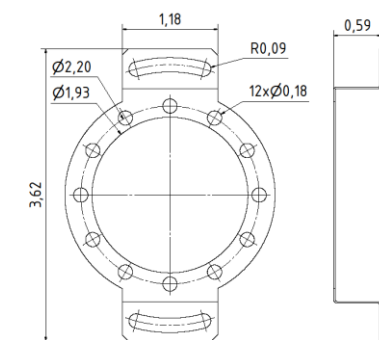

Spring Couplings for SCH68B, SCH68F, SCH68DW

mm **Part No. 80131017**
Material: Stainless Steel

inches

mm **Part No. 80131067**
Material: Stainless steel

inches

mm **Part No. 80132464**
Material: Stainless steel

inches

mm **Part No. 80131062**
Material: Stainless steel

inches

Spring Couplings for SCH68B, SCH68F, SCH68DW